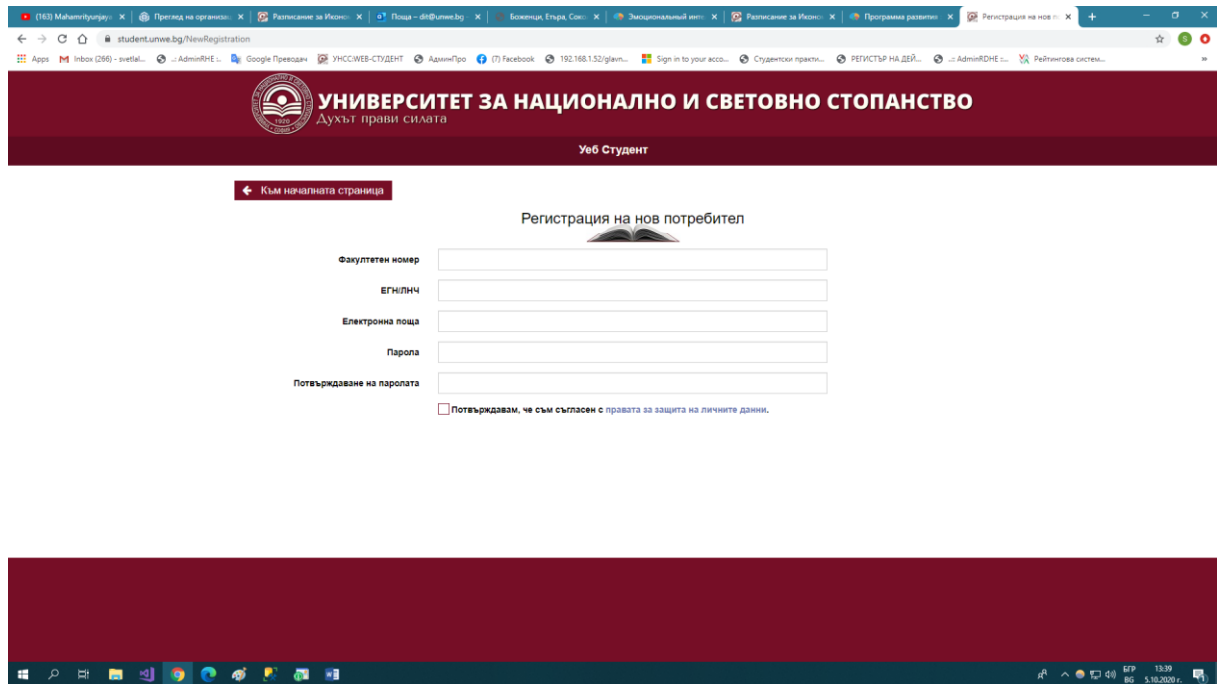

Въведете **Факултетен номер, ЕГН, Електронна поща**. Пощата е Вашата лична поща, която ползвате и знаете паролата за вход. Въведете парола за вход в Web студент и я потвърдете. Потвърдете, че сте съгласен с правата за защита на личните данни.